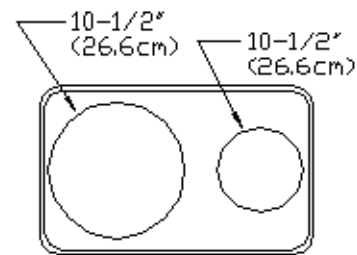

AD-2610 - Stainless steel, 21" x 13" with (1) 10-1/2" dia. & (1) 6-1/2" dia. opening

AD-28 - Stainless steel, 21" x 13" with (2) 8-1/2" dia. openings

AD-26 - Stainless steel, 21" x 13" with (3) 6-1/2" dia. openings

AD-365 - Stainless steel, 21" x 13" with (2) 6-1/2" dia. & (1) 5" dia. opening

AD-35 - Stainless steel, 21" x 13" with (3 ea.) 5" dia. openings

AD-65* - Stainless steel, 21" x 13" with (6 ea.) 5-1/8" dia openings

AD-18B* - Stainless steel, 26-1/2" x 21" with (1 ea.) 16-1/2" dia. opening

AD-21B* - Stainless steel, 26-1/2" x 21" with (1 ea.) 18-1/2" dia. opening

AD-X - Extension to raise adapters 2-1/4"

S80103 - Separator channel 20" for 12" X 20" Pans

S80108 - Adapter bar for 1/4 size pans

S80109 - Adapter bar for 1/6 size pans

* NOTE: For use in cold serving units with salad bowls and dressing crocks

DI-51

AD-PLAIN

AD-PERFORATED

AD-2610

AD-28