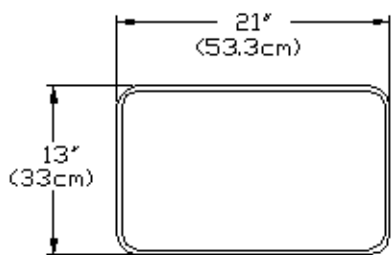

AD-2610 - Stainless steel, 21" x 13" with (1) 10-1/2" dia. & (1) 6-1/2" dia. opening

AD-28 - Stainless steel, 21" x 13" with (2) 8-1/2" dia. openings

AD-26 - Stainless steel, 21" x 13" with (3) 6-1/2" dia. openings

AD-365 - Stainless steel, 21" x 13" with (2) 6-1/2" dia. & (1) 5" dia. opening

AD-35 - Stainless steel, 21" x 13" with (3 ea.) 5" dia. openings

AD-65* - Stainless steel, 21" x 13" with (6 ea.) 5-1/8" dia openings

AD-18B* - Stainless steel, 26-1/2" x 21" with (1 ea.) 16-1/2" dia. opening

AD-21B* - Stainless steel, 26-1/2" x 21" with (1 ea.) 18-1/2" dia. opening

AD-X - Extension to raise adapters 2-1/4"

S80103 - Separator channel 20" for 12" X 20" Pans

S80108 - Adapter bar for 1/4 size pans

S80109 - Adapter bar for 1/6 size pans

* NOTE: For use in cold serving units with salad bowls and dressing crocks

DI-51

AD-PLAIN

AD-PERFORATED

AD-2610

AD-28