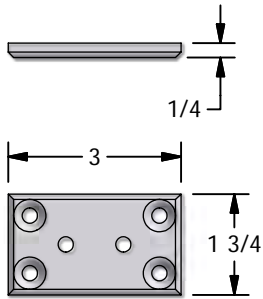

MOUNTING HARDWARE SPECIFICATIONS

FL6.1
SURFACE-MOUNT

FL6.5
SURFACE-MOUNT
FOR VGG1.3 ONLY

FL6.2
SURFACE-MOUNT

FL6.3
CONCEALED-MOUNT

FL6.4
END PANEL
SUPPORT FLANGE

END PANEL SUPPORT
FOR VGG7-DS ONLY

END PANEL SUPPORT
FOR ALL OTHER MODELS

TYPICAL END PANEL
SUPPORT CONFIGURATION

DETAIL VIEW OF
CONCEAL MOUNT ASSEMBLY