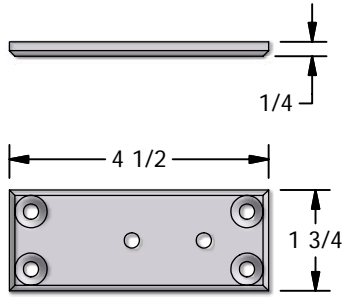

MOUNTING HARDWARE SPECIFICATIONS

FL6.1
SURFACE-MOUNT

FL6.5
SURFACE-MOUNT
FOR VGG1.3 ONLY

FL6.2
SURFACE-MOUNT

FL6.3
CONCEALED-MOUNT

FL6.4
END PANEL
SUPPORT FLANGE

END PANEL SUPPORT
FOR VGG7-DS ONLY

END PANEL SUPPORT
FOR ALL OTHER MODELS

TYPICAL END PANEL
SUPPORT CONFIGURATION

DETAIL VIEW OF
CONCEAL MOUNT ASSEMBLY