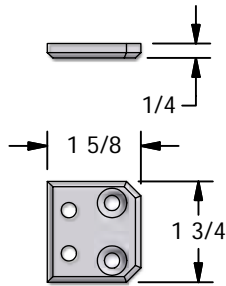

MOUNTING HARDWARE SPECIFICATIONS

FL6.1
SURFACE-MOUNT

FL6.5
SURFACE-MOUNT
FOR VGG1.3 ONLY

FL6.2
SURFACE-MOUNT

FL6.3
CONCEALED-MOUNT

FL6.4
END PANEL
SUPPORT FLANGE

END PANEL SUPPORT
FOR VGG7-DS ONLY

END PANEL SUPPORT
FOR ALL OTHER MODELS

TYPICAL END PANEL
SUPPORT CONFIGURATION

DETAIL VIEW OF
CONCEAL MOUNT ASSEMBLY