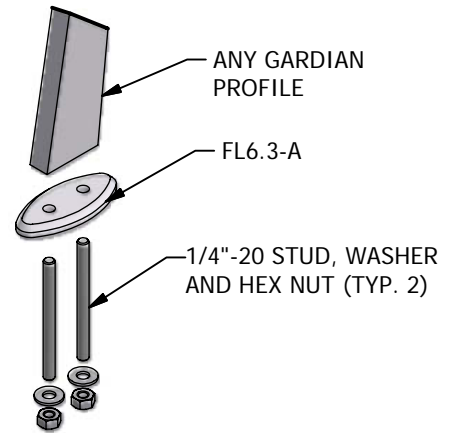

MOUNTING HARDWARE SPECIFICATIONS

FL6.1
SURFACE-MOUNT

FL6.5
SURFACE-MOUNT
FOR VGG1.3 ONLY

FL6.2
SURFACE-MOUNT

FL6.3
CONCEALED-MOUNT

FL6.4
END PANEL
SUPPORT FLANGE

END PANEL SUPPORT
FOR VGG7-DS ONLY

END PANEL SUPPORT
FOR ALL OTHER MODELS

TYPICAL END PANEL
SUPPORT CONFIGURATION

DETAIL VIEW OF
CONCEAL MOUNT ASSEMBLY