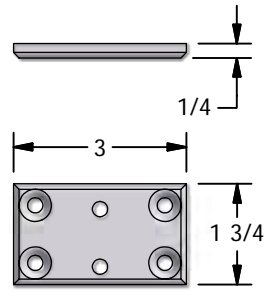

MOUNTING HARDWARE SPECIFICATIONS

FL6.1
SURFACE-MOUNT

FL6.5
SURFACE-MOUNT
FOR VGG1.3 ONLY

FL6.2
SURFACE-MOUNT

FL6.3
CONCEALED-MOUNT

FL6.4
END PANEL
SUPPORT FLANGE

END PANEL SUPPORT
FOR VGG7-DS ONLY

END PANEL SUPPORT
FOR ALL OTHER MODELS

TYPICAL END PANEL
SUPPORT CONFIGURATION

DETAIL VIEW OF
CONCEAL MOUNT ASSEMBLY