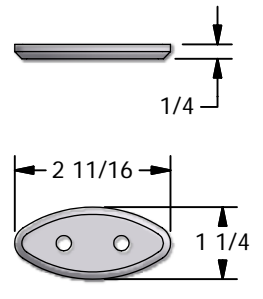

MOUNTING HARDWARE SPECIFICATIONS

FL6.1
SURFACE-MOUNT

FL6.5
SURFACE-MOUNT
FOR VGG1.3 ONLY

FL6.2
SURFACE-MOUNT

FL6.3
CONCEALED-MOUNT

FL6.4
END PANEL
SUPPORT FLANGE

END PANEL SUPPORT
FOR VGG7-DS ONLY

END PANEL SUPPORT
FOR ALL OTHER MODELS

TYPICAL END PANEL
SUPPORT CONFIGURATION

DETAIL VIEW OF
CONCEAL MOUNT ASSEMBLY